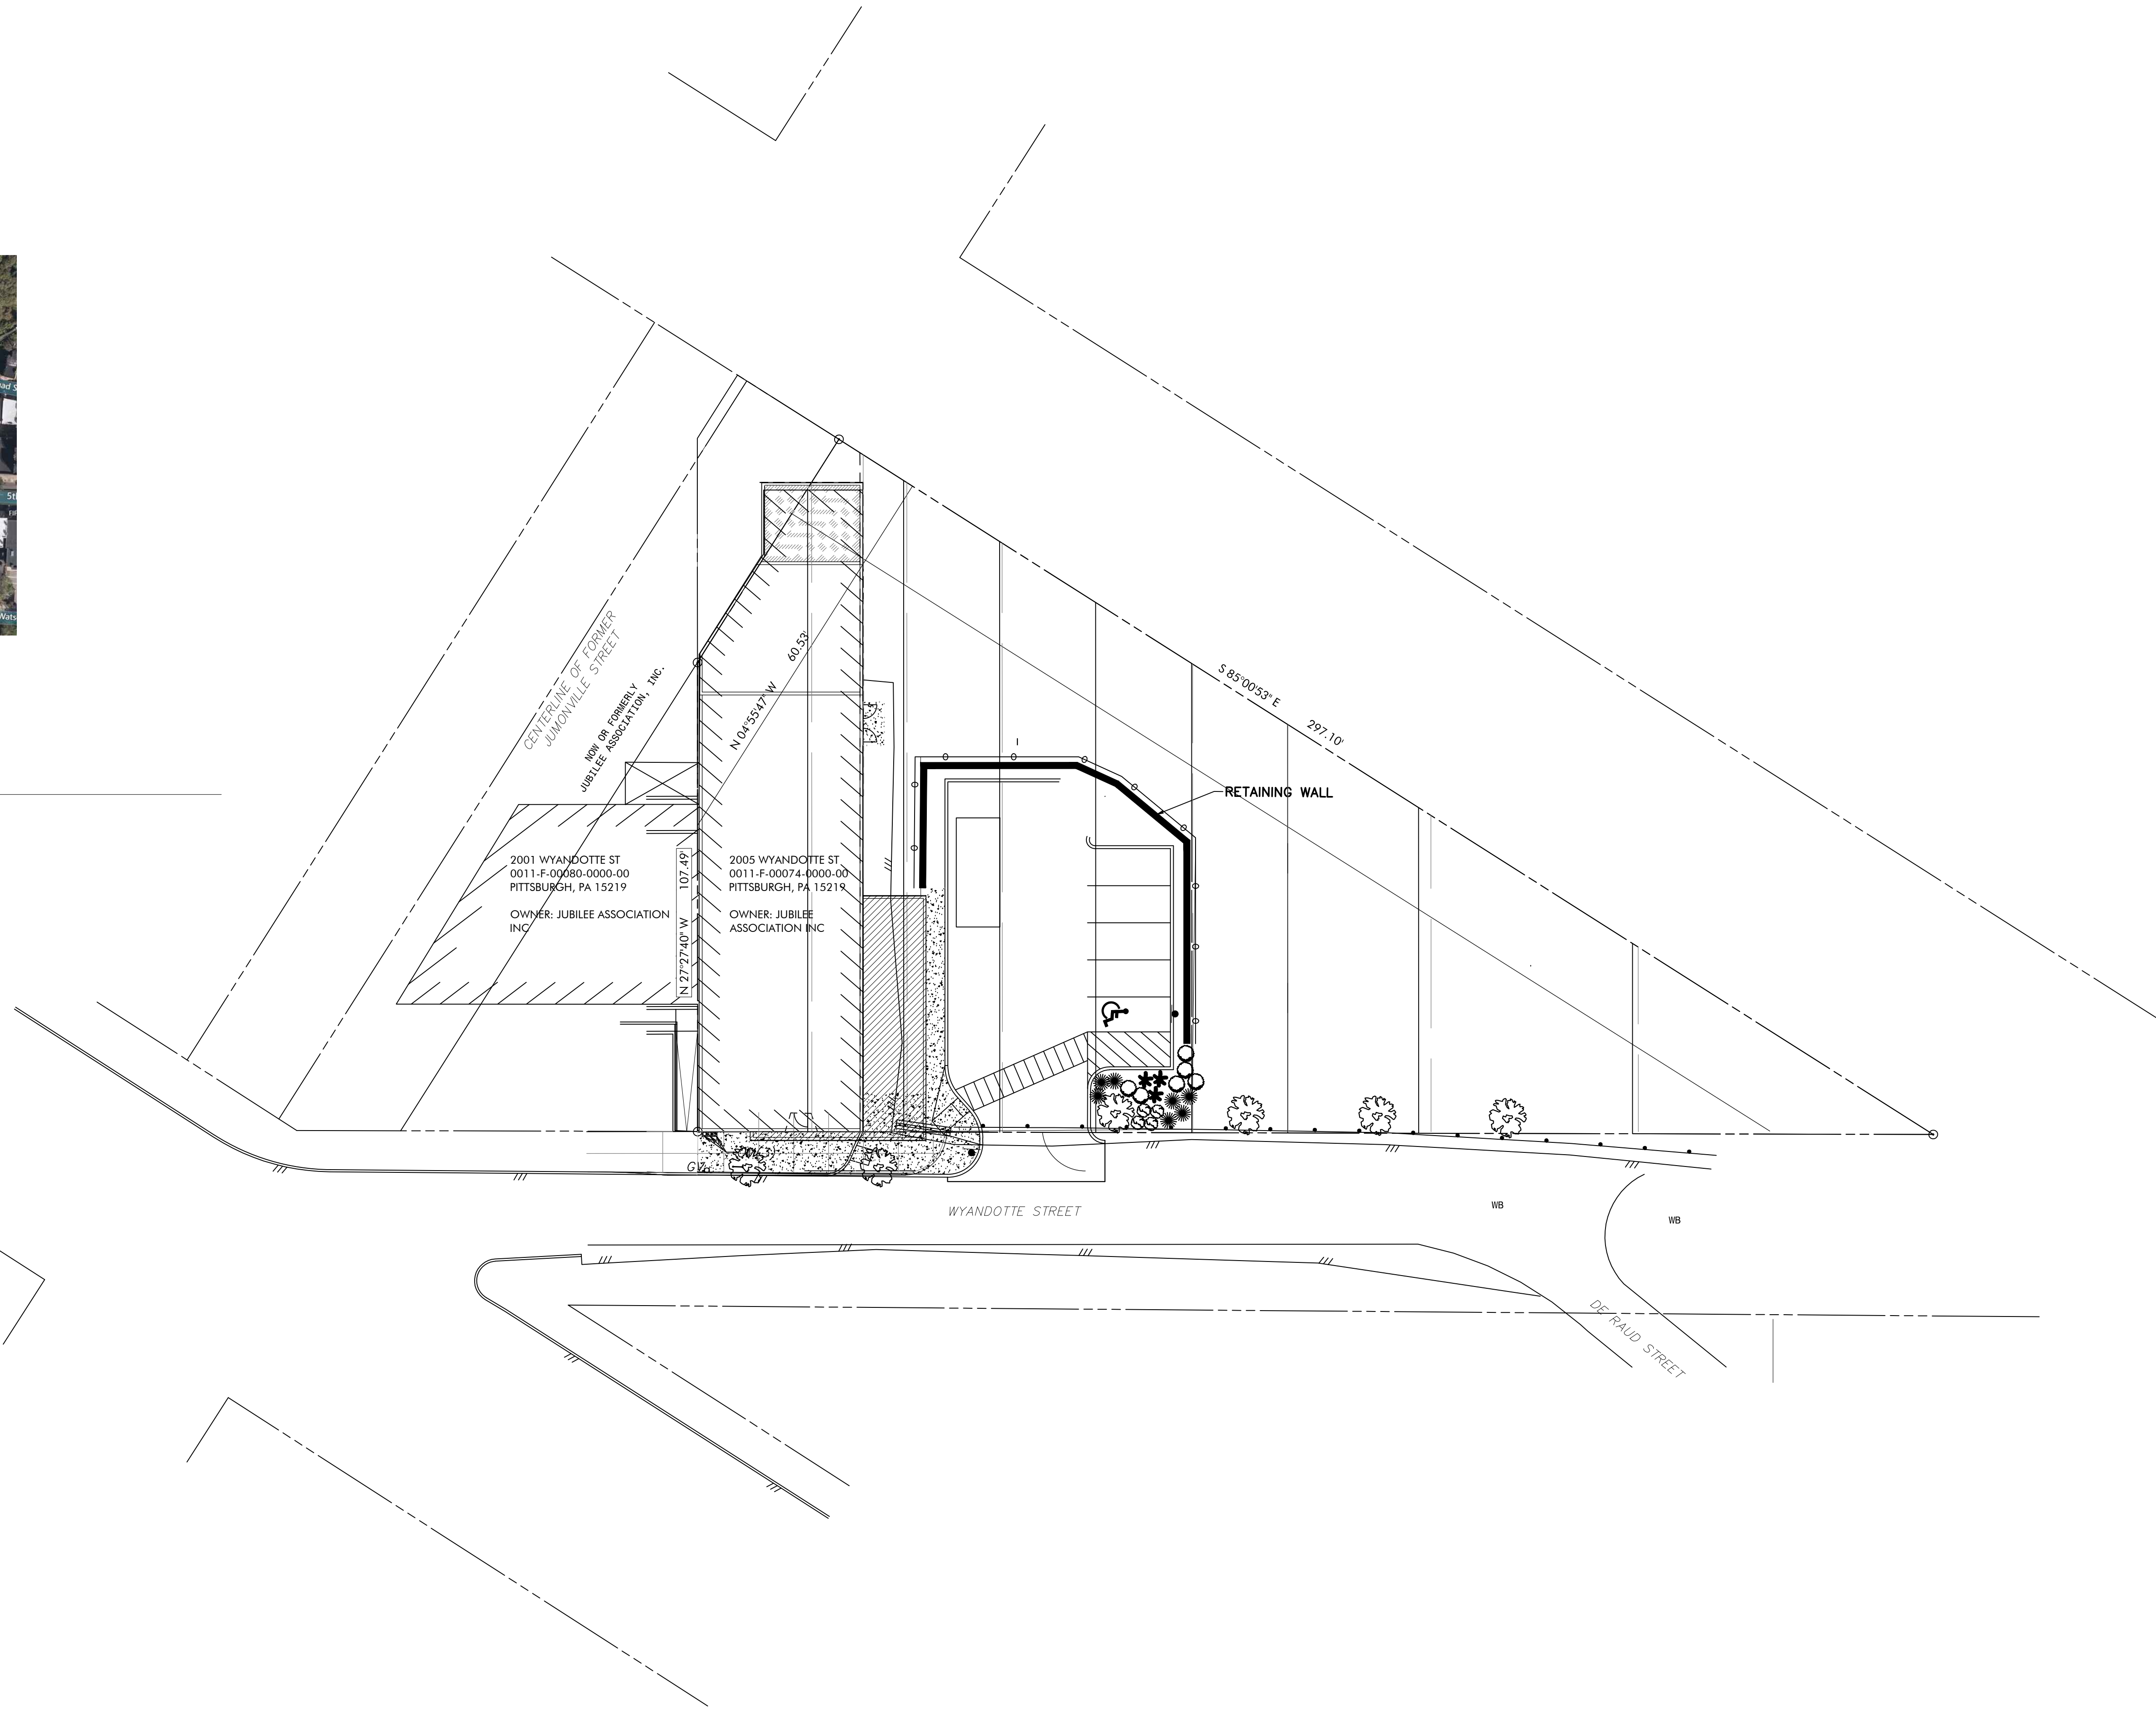

Jubilee Kitchen

2005 Wyandotte Street
Pittsburgh, PA 15219

Indovina Associates Architects
3185 Penn Avenue
Pittsburgh, PA 15201
p 412.363.3800
f 412.248.4155

Project Number 20157
Date 05/12/2022
Revisions

1 Site Plan
1" = 20'-0"

Site Plan
Sheet No.
AC-1.1