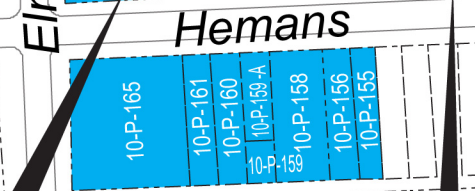

Centre Avenue

YMCA

Mahon

Zone 2
Police Station

Dinwiddie

Covel

Hemans

Addison