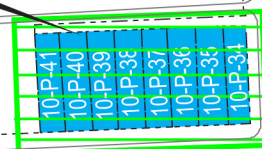

Key

- KBK and Allies & Ross
- Ujamaa Collective
- FOCUS North America
- E Properties & Development - Legacy 2.0
- E Properties & Development - 2030 Centre Avenue